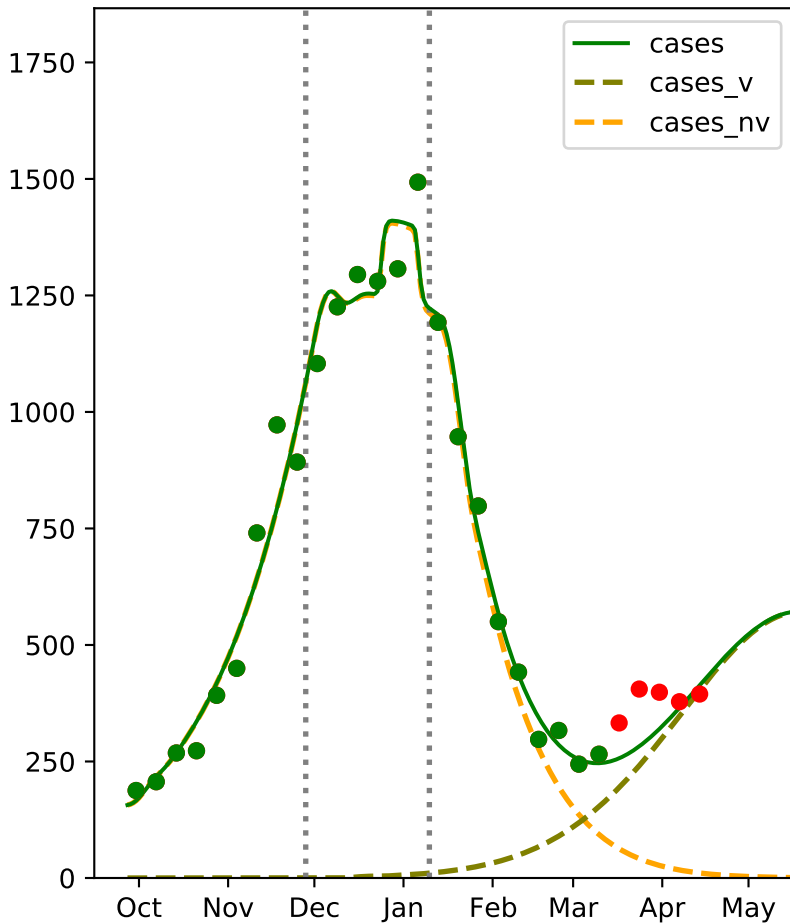

West Virginia: March 14 data

West Virginia: March 16 fit

West Virginia: April 18 fit