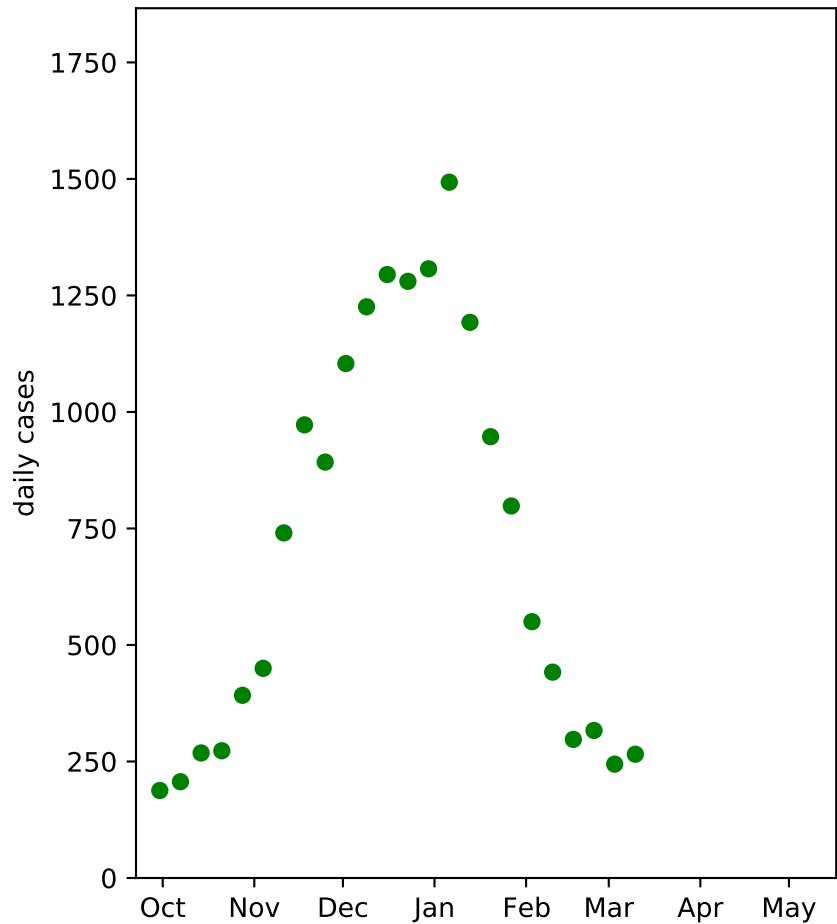

West Virginia: March 14 data

West Virginia: March 16 fit

West Virginia: April 18 fit