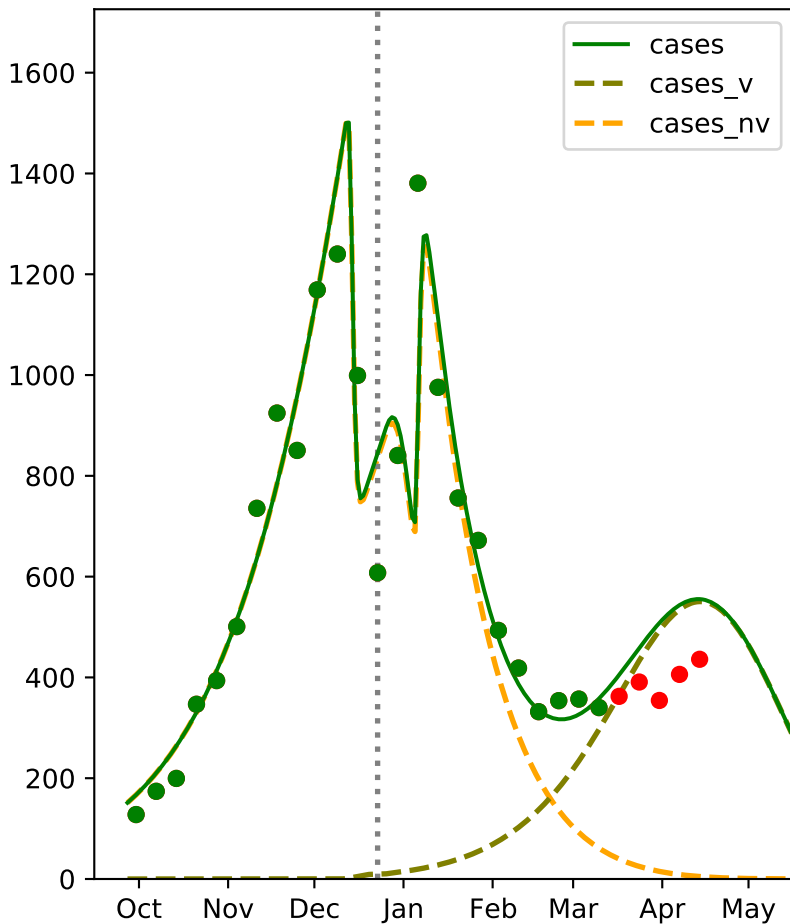

Rhode Island: March 14 data

Rhode Island: March 16 fit

Rhode Island: April 18 fit

www.pypm.ca