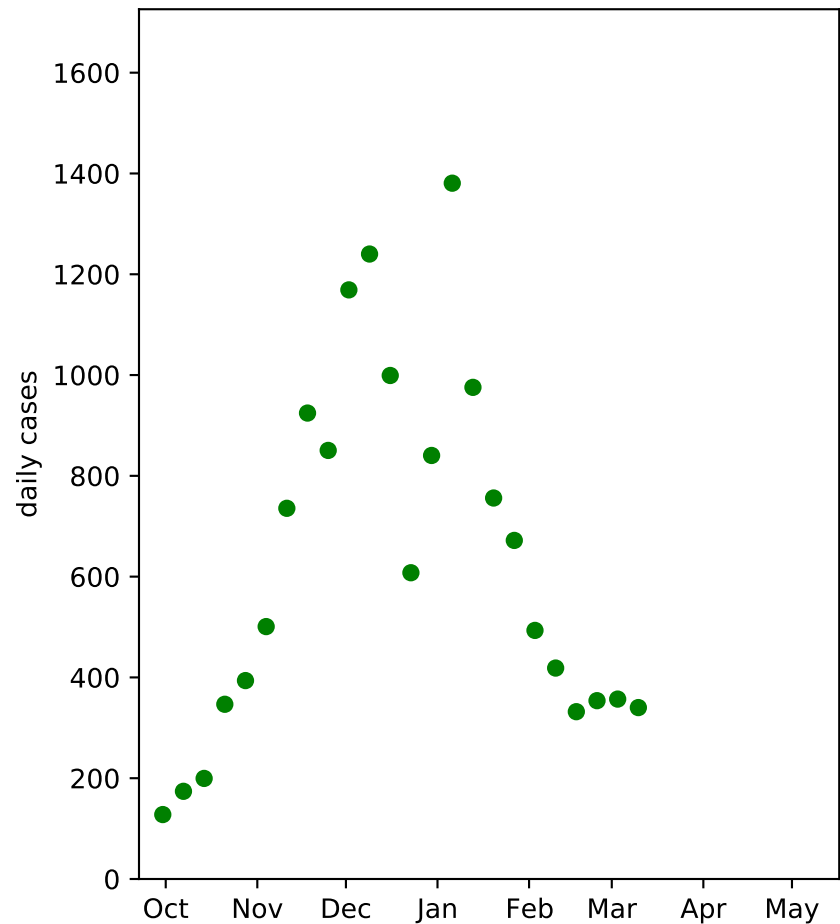

Rhode Island: March 14 data

Rhode Island: March 16 fit

Rhode Island: April 18 fit

www.pypm.ca