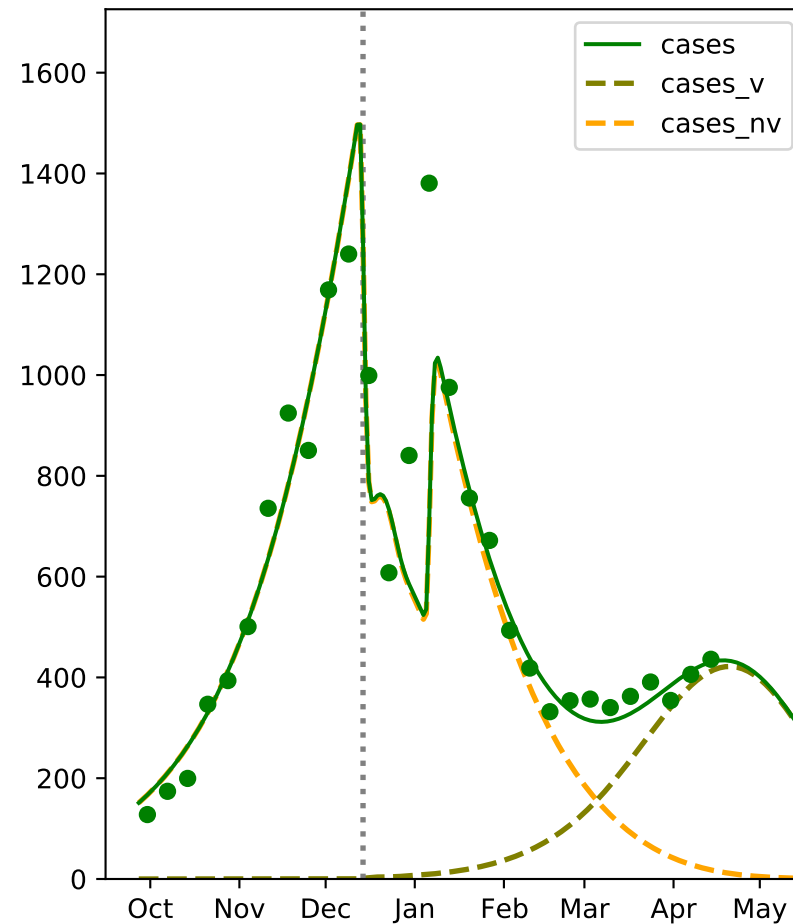

Rhode Island: March 14 data

Rhode Island: March 16 fit

Rhode Island: April 18 fit

www.pypm.ca