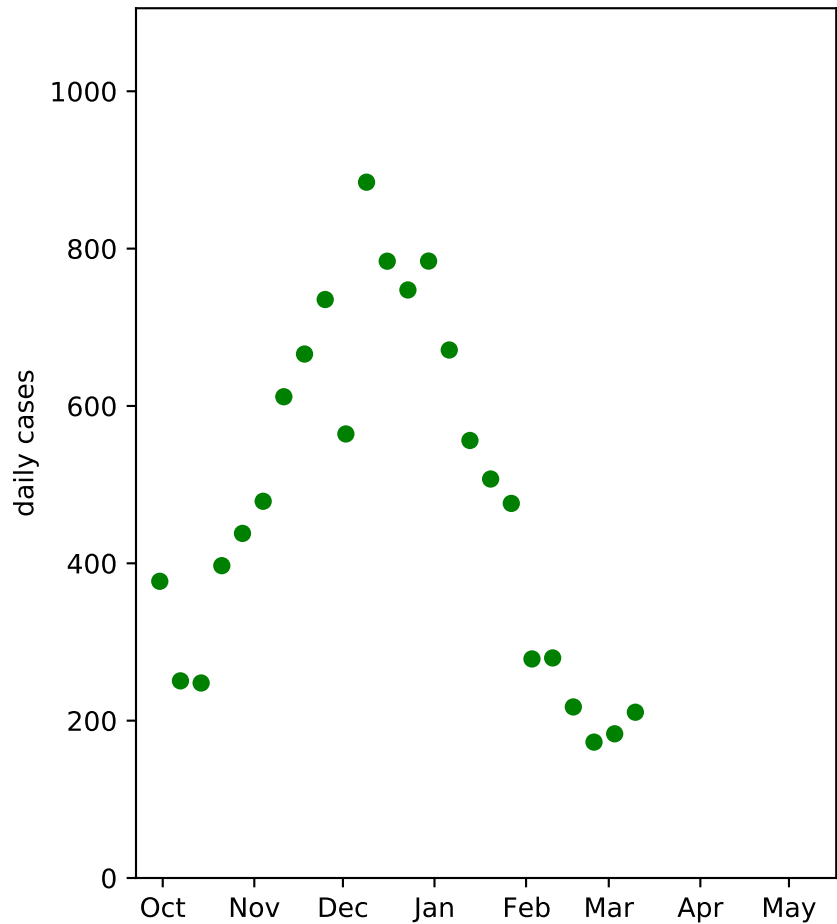

Puerto Rico: March 14 data

Puerto Rico: March 16 fit

Puerto Rico: April 18 fit