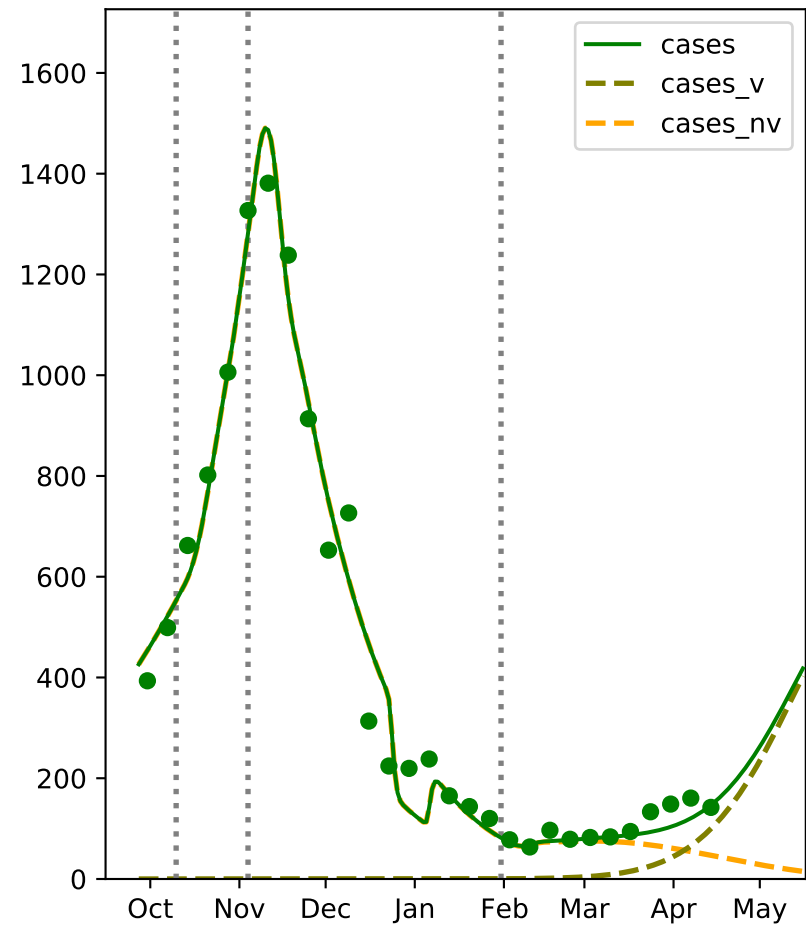

North Dakota: March 14 data

North Dakota: March 16 fit

North Dakota: April 18 fit

www.pypm.ca