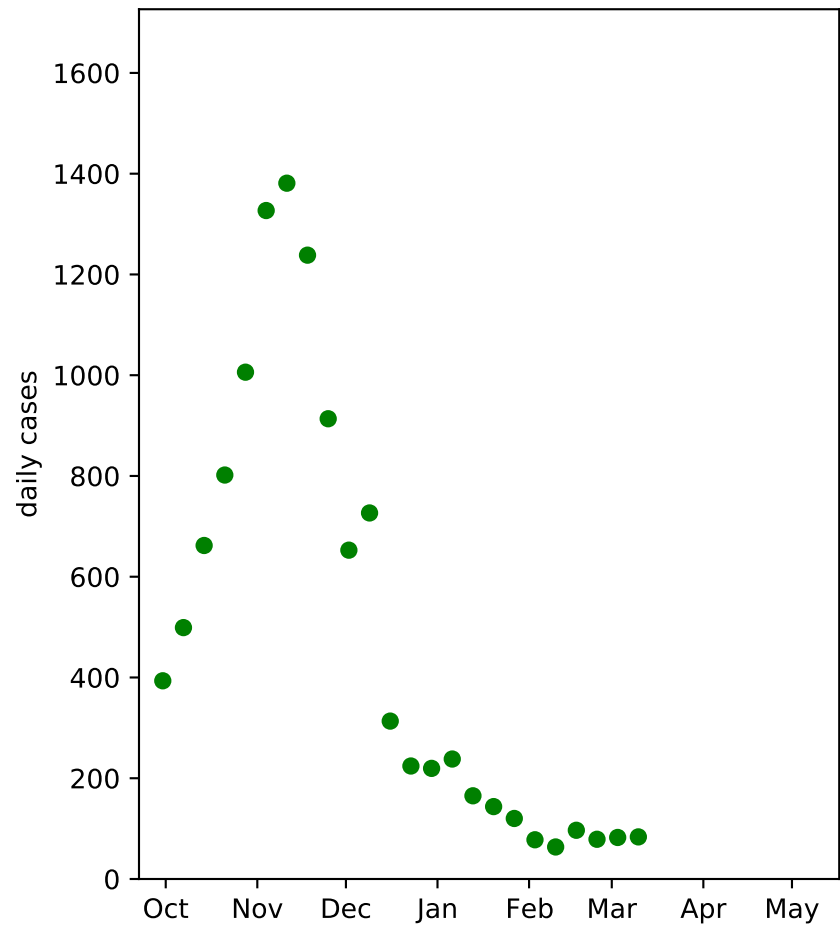

North Dakota: March 14 data

North Dakota: March 16 fit

North Dakota: April 18 fit

www.pypm.ca