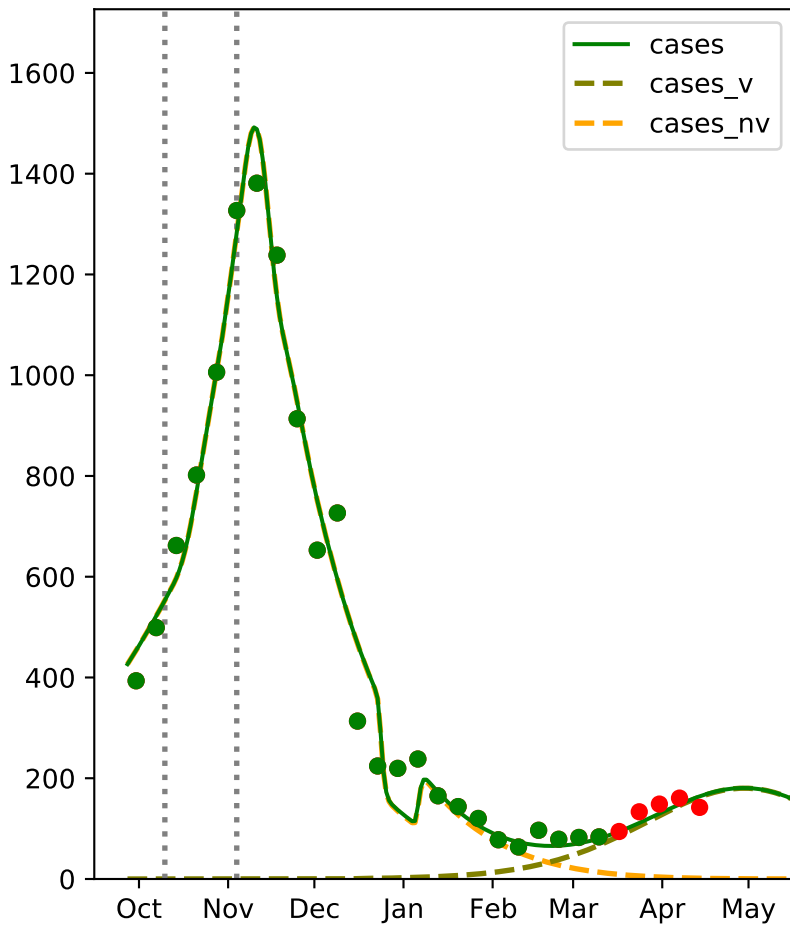

North Dakota: March 14 data

North Dakota: March 16 fit

North Dakota: April 18 fit

www.pypm.ca