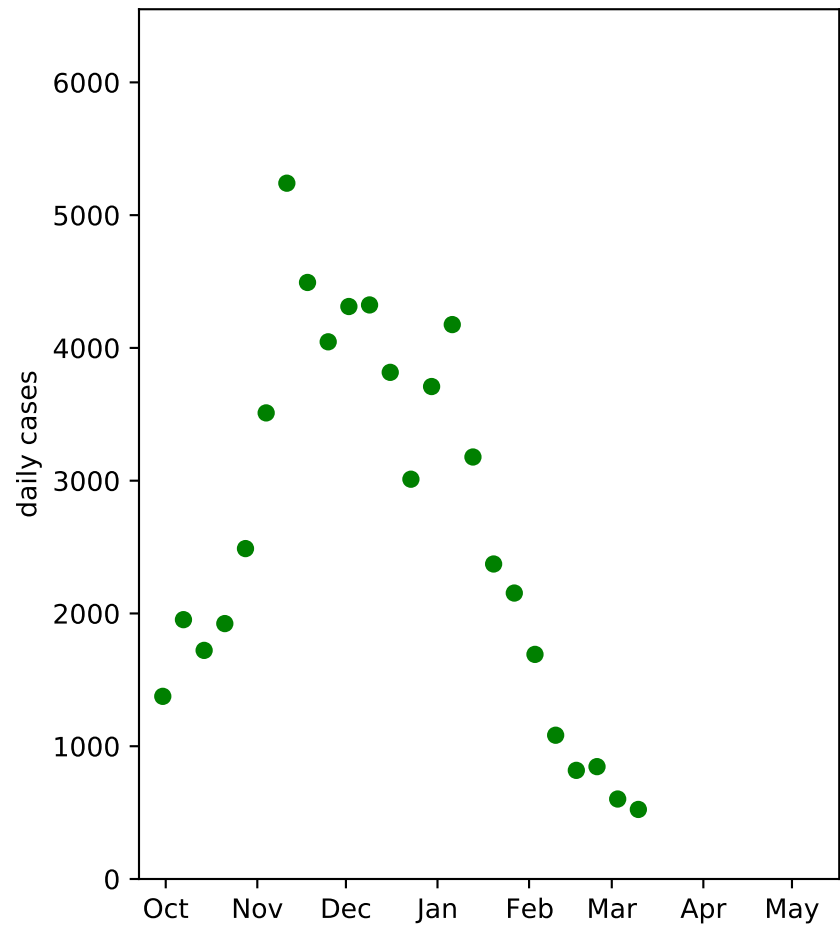

Missouri: March 14 data

Missouri: March 16 fit

Missouri: April 18 fit

www.pypm.ca