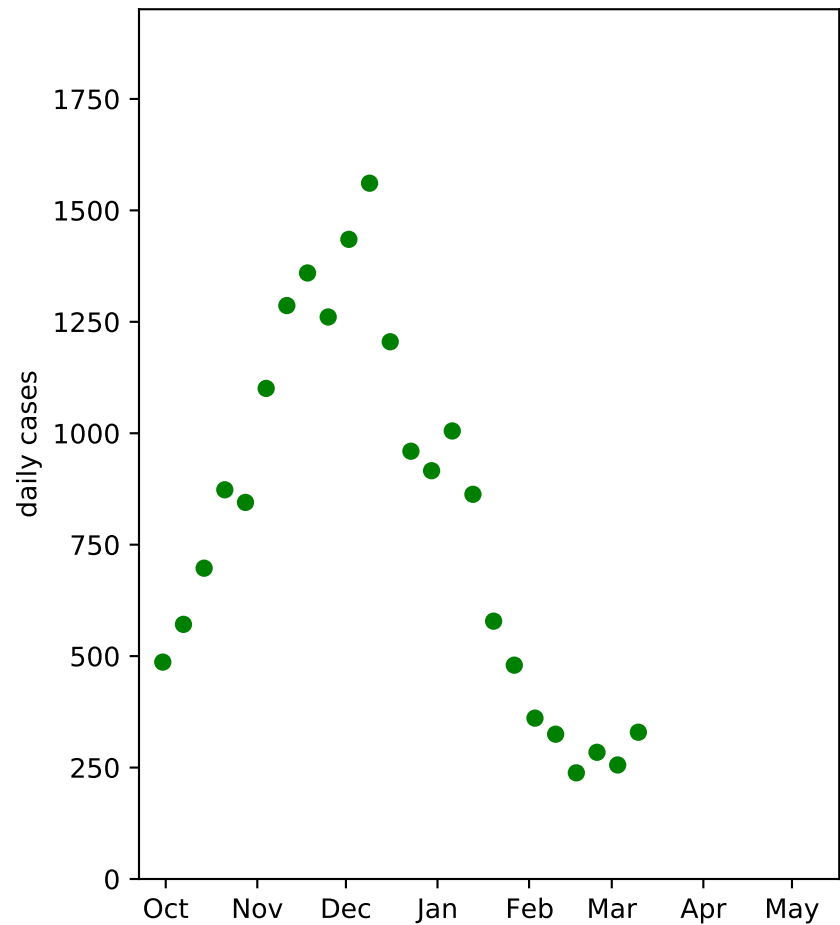

Idaho: March 14 data

Idaho: March 16 fit

Idaho: April 18 fit