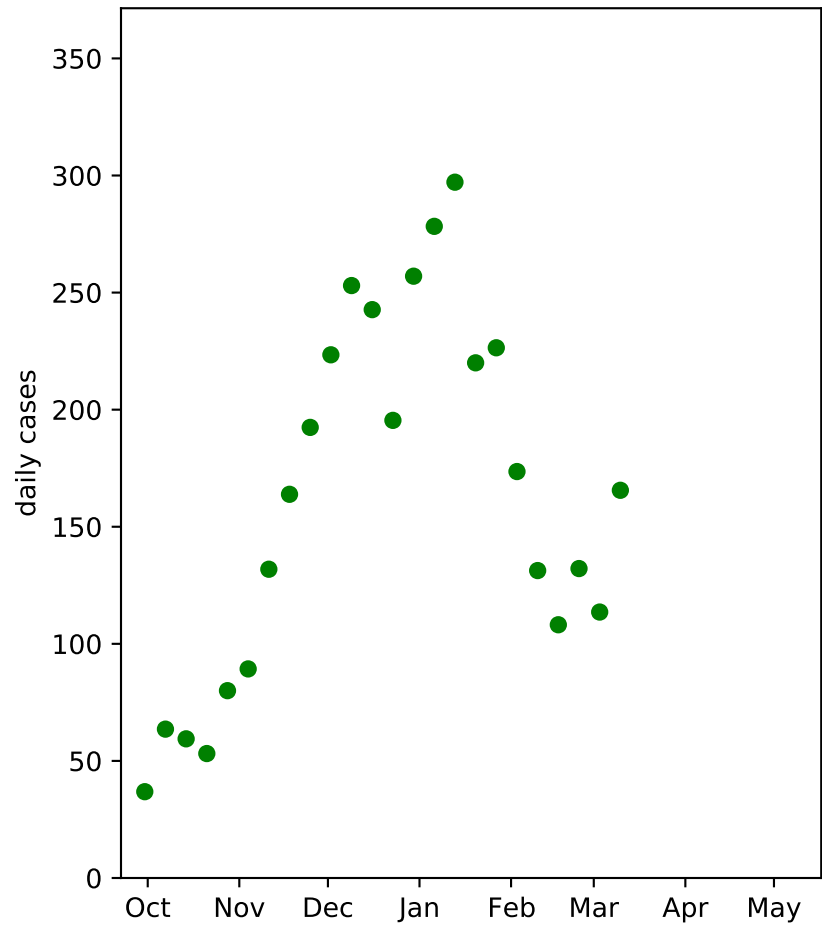

District Of Columbia: March 14 data

District Of Columbia: March 16 fit

District Of Columbia: April 18 fit www.pypm.ca