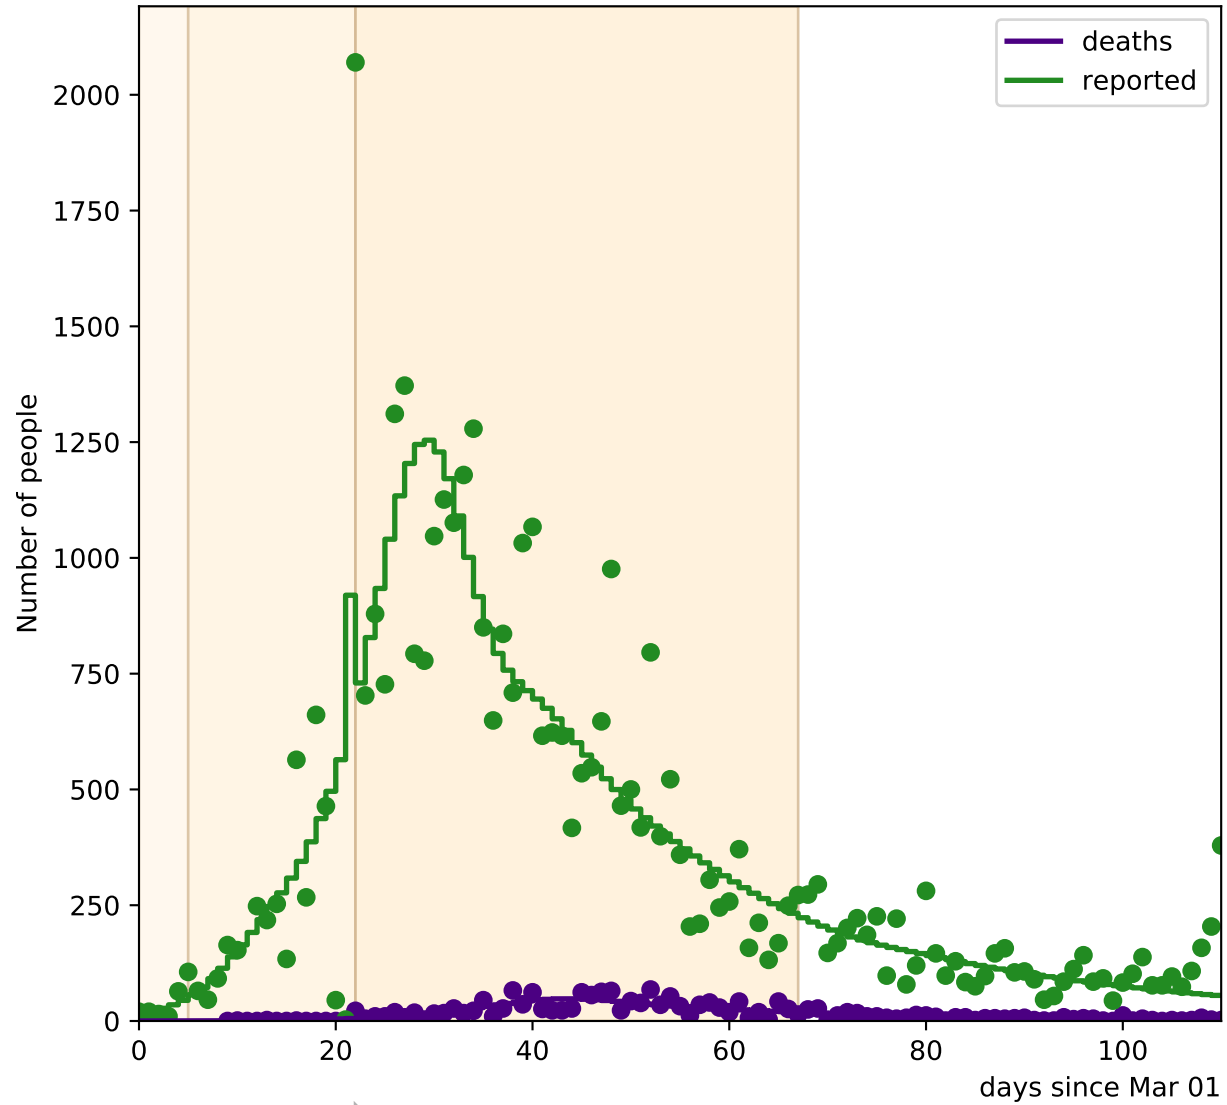

pyPM.ca

Daily - North Rhine-Westphalia

pyPM.ca

Totals - North Rhine-Westphalia